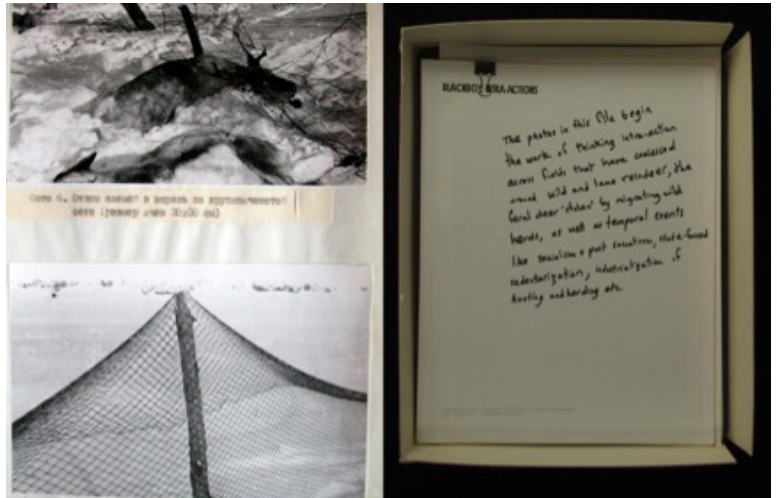

Campbell, Craig. 2013. "Blackbox Intra-actions." Installation in Intra-action: Multispecies becoming in the Anthropocene, an art exhibition for the Australian Animal Studies Group Conference 2013, University of Sydney, Australia.

Blackbox (2013)

Archival box containing a journal, photographs, and audio recordings. Blackbox is a collaborative long-distance conversation amongst Karen Barad, Eben Kirksey, Karin Bolender, and Craig Campbell. Blackbox takes the Multispecies Intra-actions roundtable held at the AudibleObservatories exhibition in SOMArts (San Francisco) as a starting point for an extended conversation. The conversation is structured around the old-timey constraint of postal system. Participants take turns adding to and modifying an archival box containing a journal, photographs, and audio recordings before sending it off to the next participant.